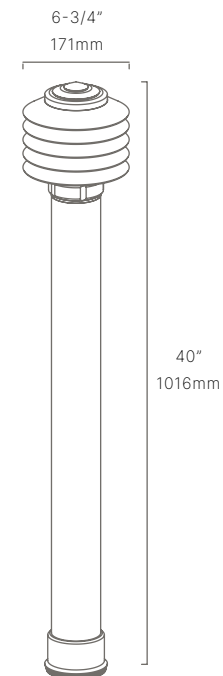

P. 760.931.2910

O. 2742 Loker Ave. W Carlsbad CA 92010

W. www.auroralight.com

MADE IN USA
WITH DOMESTIC & IMPORTED MATERIALS